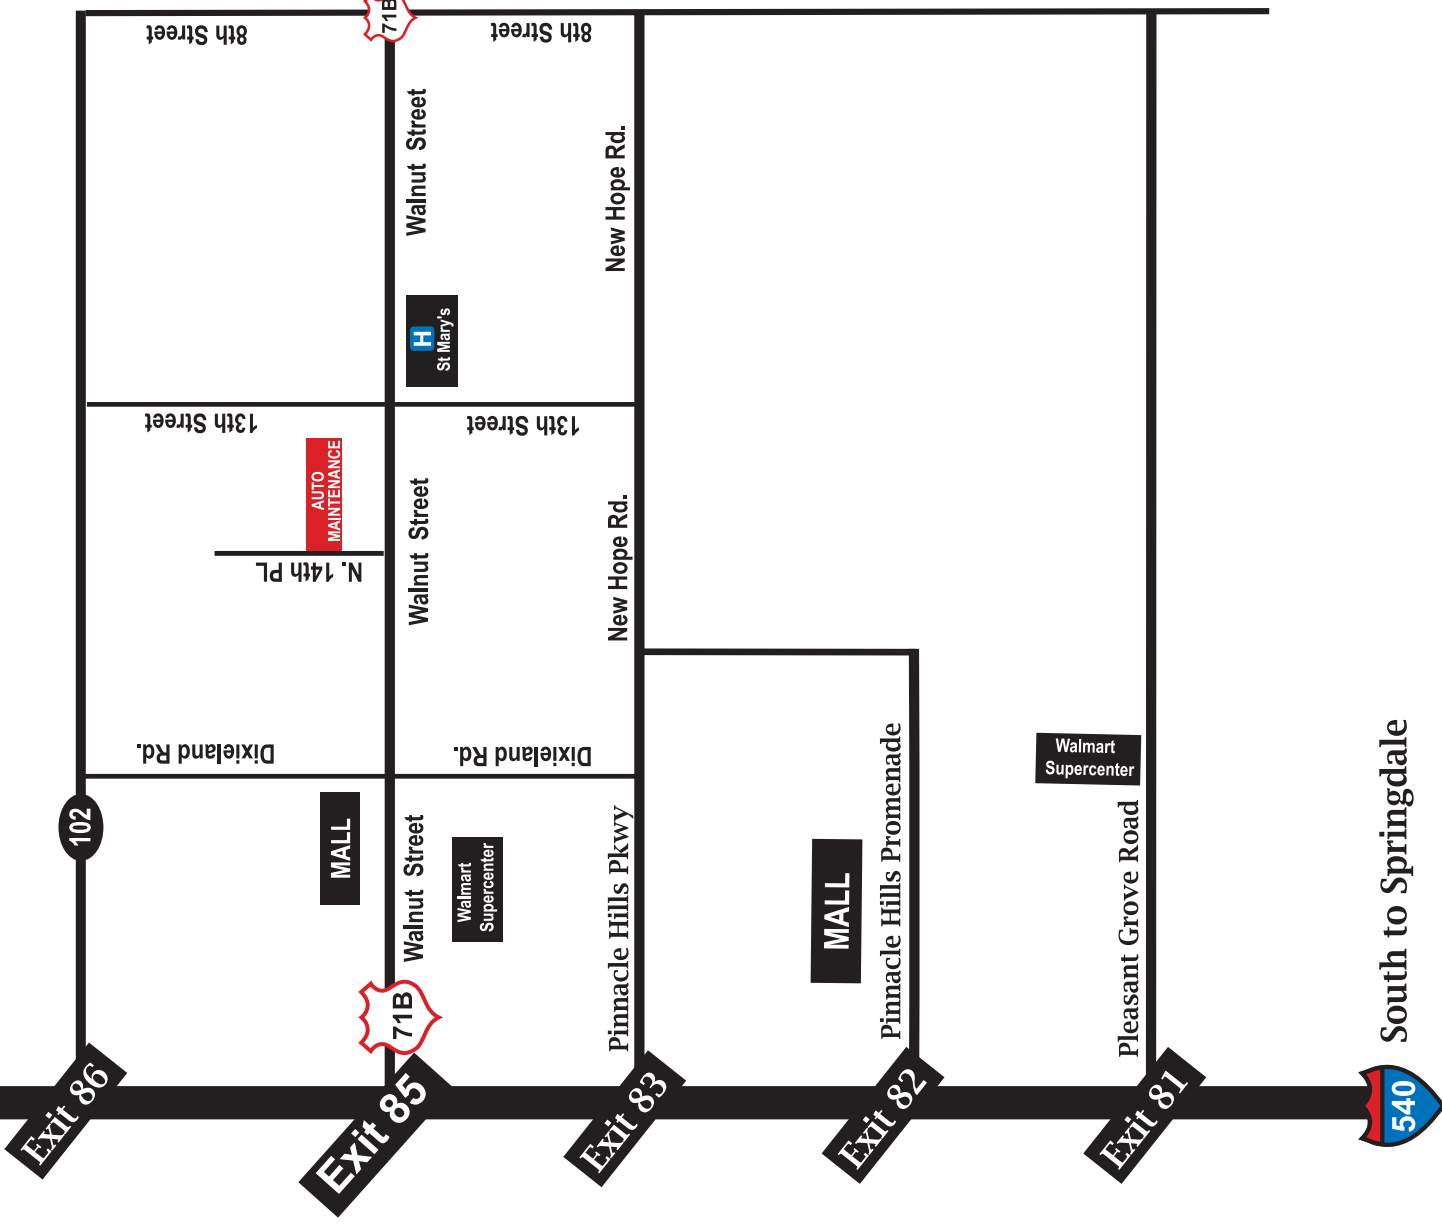

A map to:

Auto Maintenance

tel: 479.636.8608

North to Bella Vista

104 N. 14th Place
Rogers, AR 72756

South to Springdale